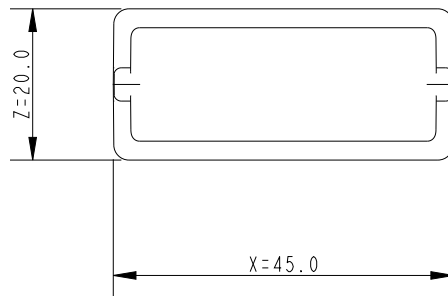

SCALE 1:1

DIMENSIONS FOR REFERENCE ONLY
 allenbrothers.co.uk
 +44(0)1621 772477

Specification					
X mm	Y mm	Z mm	Weight g	Breaking Load kg	MWL kg
45	33.5	20	14	600	250

Title	Description
A1158-REF	Sail Slug