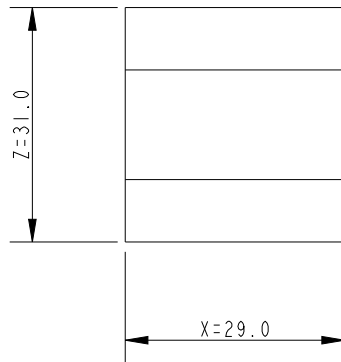

SCALE 1:1

DIMENSIONS FOR REFERENCE ONLY
 allenbrothers.co.uk
 +44(0)1621 772477

Specification					
X mm	Y mm	Z mm	Weight g	Breaking Load kg	MWL kg
29	20	31	5	120	50

Title	Description
A-389-REF	External Sail Slide