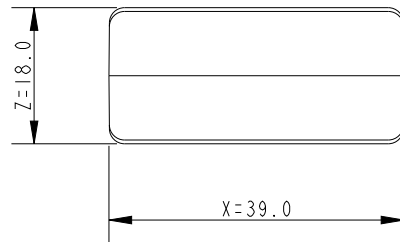

SCALE 1:1

DIMENSIONS FOR REFERENCE ONLY
 allenbrothers.co.uk
 +44(0)1621 772477

Specification					
X mm	Y mm	Z mm	Weight g	Breaking Load kg	MWL kg
39	34	18	10	350	150

Title	Description
A-658-REF	Internal Sail Slide