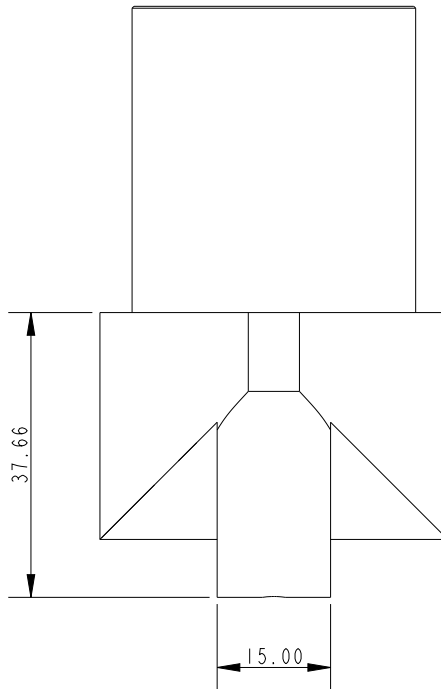

SCALE 1:1

SCALE 1:1

Specification
Length: 77mm
Width: 37mm

DIMENSIONS FOR REFERENCE ONLY
allenbrothers.co.uk
+44(0)1621 772477

| Title | Description |
|------------------|------------------------------------|
| A9150-REF | Pivoting Mast Heel For Selden Mast |