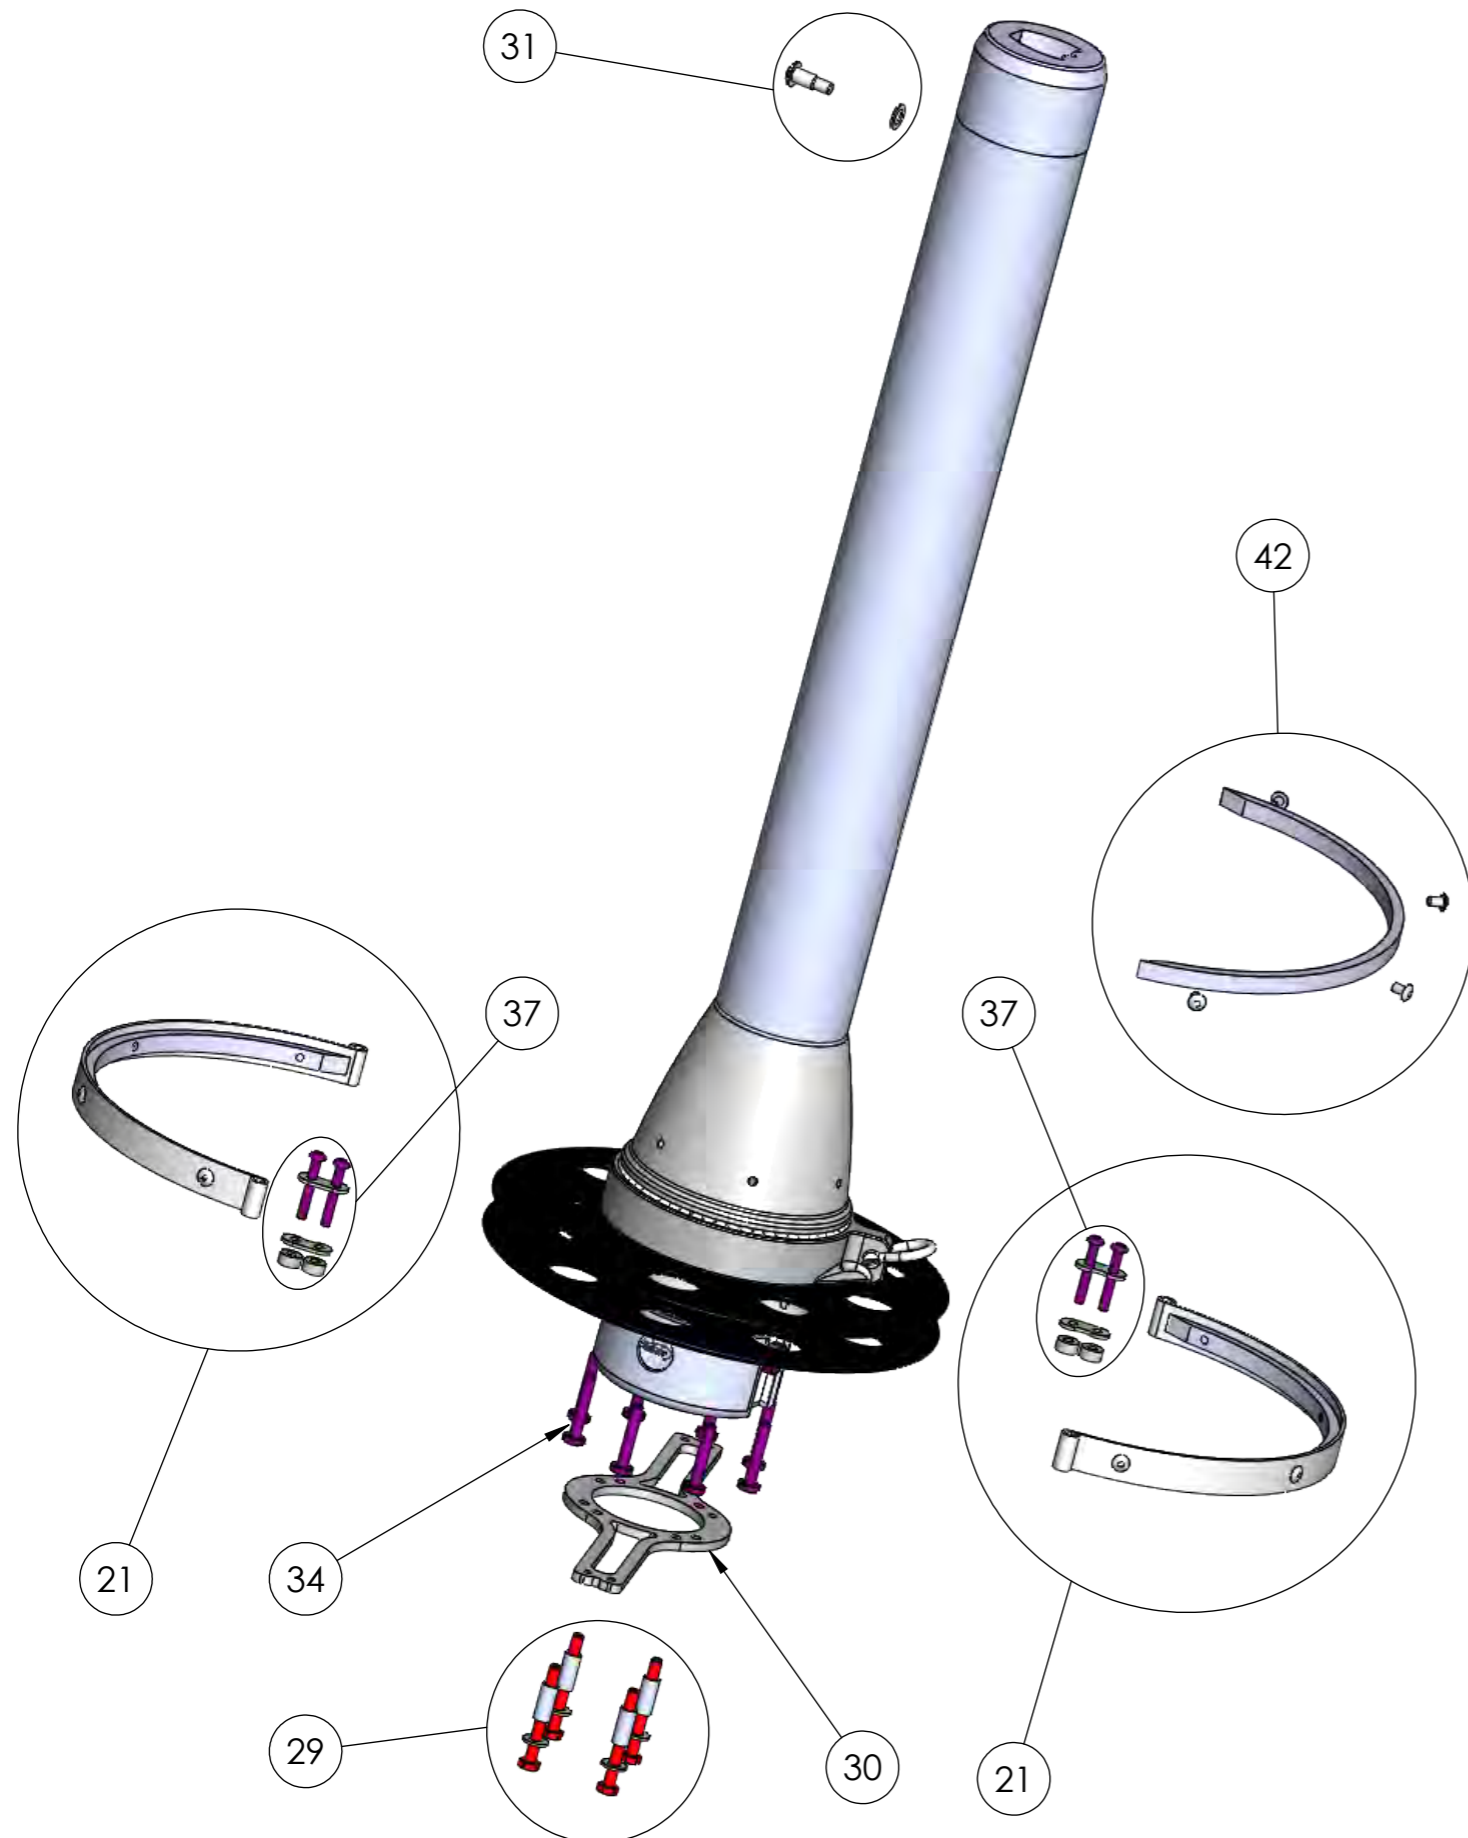

ECLATE "ENROULEURS FD" - PIECES DETACHEES / EXPLODED VIEW OF "FD FURLING SYSTEM" - SPARE PARTS