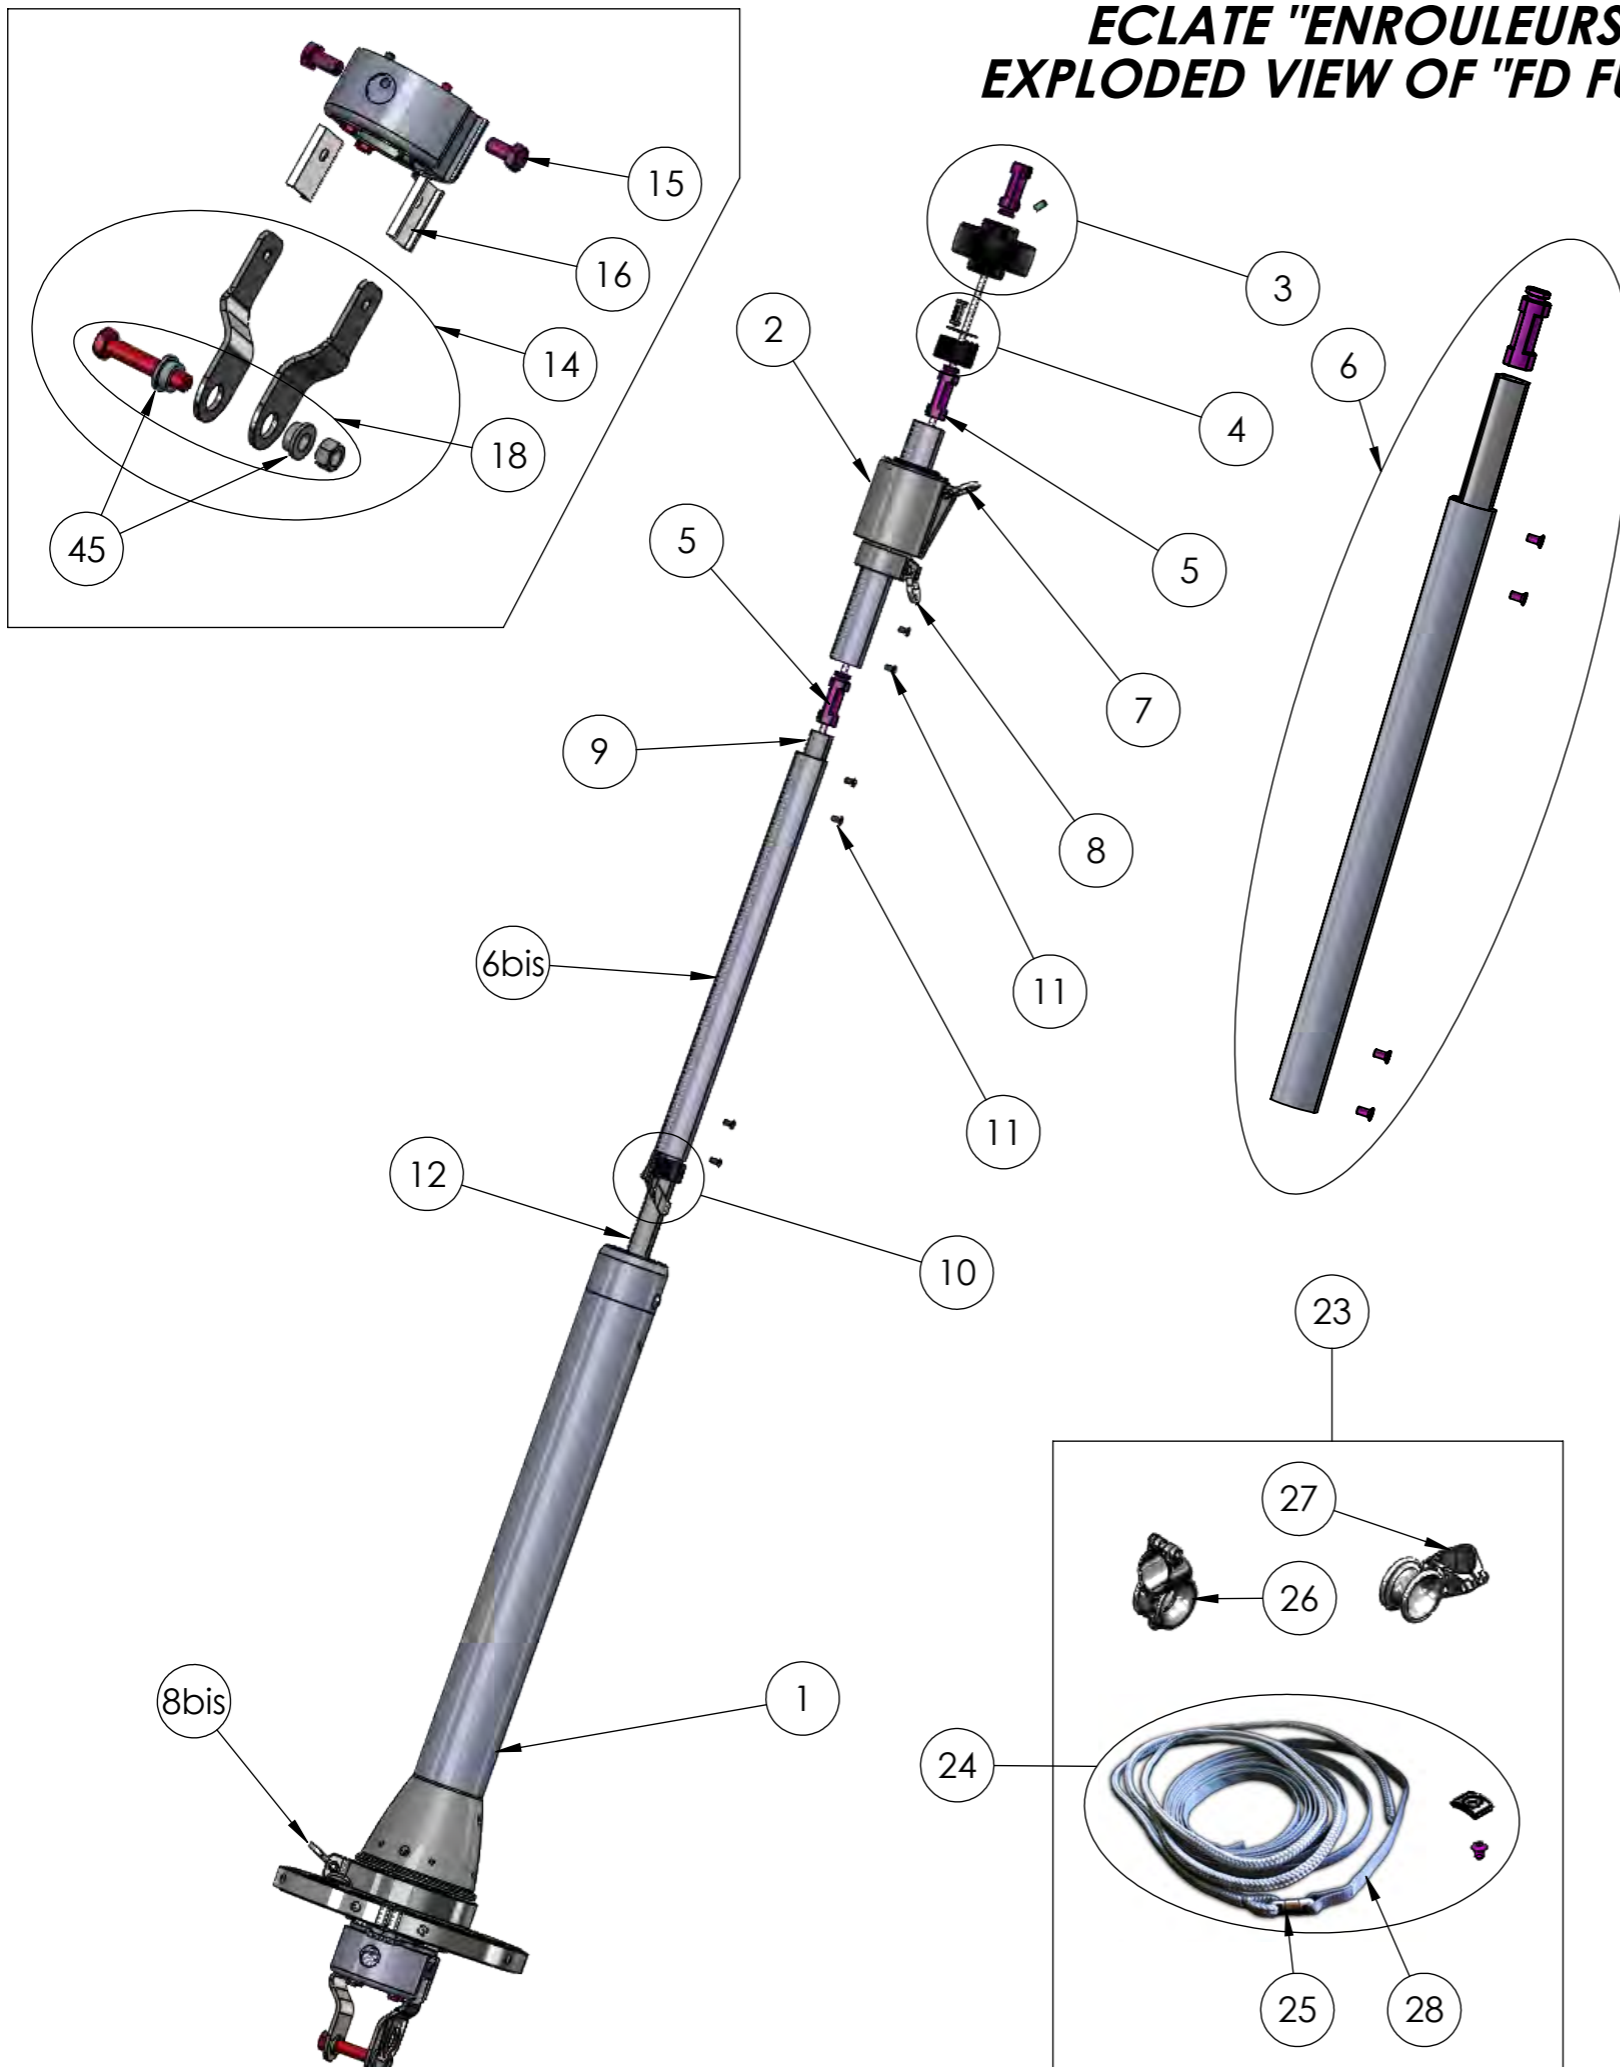

ECLATE "ENROULEURS FD" - PIECES DETACHEES / EXPLODED VIEW OF "FD FURLING SYSTEM" - SPARE PARTS

Rep.	Désignation	Description
1	Tambour complet avec sangle montée	Complete drum with webbing fitted
2	Emerillon	Swivel
3	Rondelle déflectrice	Halyard deflector wheel
4	Bouchon + plaque + pige	Top cap + plate + pin
5	Palier	Bushing
6	Kit profil externe double gorge	Twin groove foil sectionFoil section Kit
6bis	Profil externe seul	Twin groove foil section
7	Manille longue emerillon	Long shackle
8	Manille lyre curseur	Swivel bow shackle
8bis	Manille lyre tambour	Drum bow shackle
9	Manchon	Connector
10	Entrée de voile standard + vis	Standard sail feeder + screw
11	Vis TFHC (profil)	Screw (foil section)
12	Tube télescopique	Telescopic section
14	Kit lattes + axes	Link plates + pin kit
15	Vis H fixation latte (KR)	Screw upper (TK)
16	Cale plastique isolante latte (KR)	Plastic strip (TK)
17	Latte (KR)	Link plate (TK)
18	Axe + Ecrou + bague (KR)	Bottom fixing pin + bolt + bushing (TK)
23	Kit cordage complet	Complete Furling Line
24	Sangle et cordage assemblés sur emerillon	Webbing & furling line assembled on swivel
25	Emerillon sangle	Webbing swivel
26	Filoir	Fairlead
27	Filoir articulé	Articulated fairlead
28	Sangle percée + vis (+ plaque FD170 - FD310)	Drilled webbing + screw (+ plate FD170 - FD310)
43	Metre de sangle	Meter webbing
44	Kit tambour conversion LS/LX/RX (1+14+15+16+23)	Drum kit converting from LS/LX/RX (1+14+15+16+23)
45	Bague axe (KR)	Ring for pin (LPK)