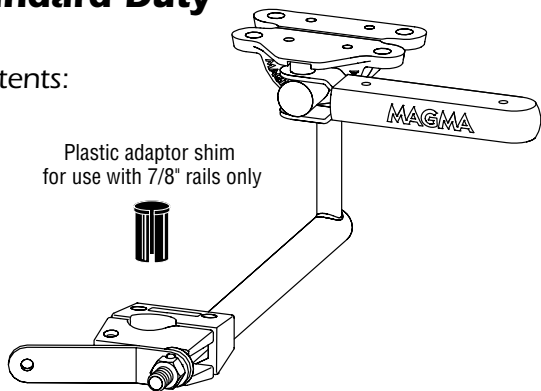

**Fits Magma Rectangular Grills, Single Mount "SM" and Tournament Series Tables**

**Standard Duty**

Contents:

Plastic adaptor shim for use with 7/8" rails only

**Fits Standard Round Rails 7/8" (22mm) or 1" (25.5mm)**

This mount combines the versatility of our popular "Levelock"® all-angle quick release, cam-action mount for instantaneous leveling, with our sturdy vertical, out-over-the-water Round Rail Mount. This mount is made entirely of 18-9 stainless steel and 356 anodized aluminum to outlast even the most severe marine environments. Quickly disassembles for stowage without tools, leaving no hardware on the rail.

**• CAUTION •**

*Plastic adaptor shim not for use on horizontal or diagonal rails, use only on vertical rails.*

**NOTE: Instructions and fasteners for mounting to Magma Rectangular Grills, Single Mount "SM" and Tournament Series Tables are included with the grills and tables.**