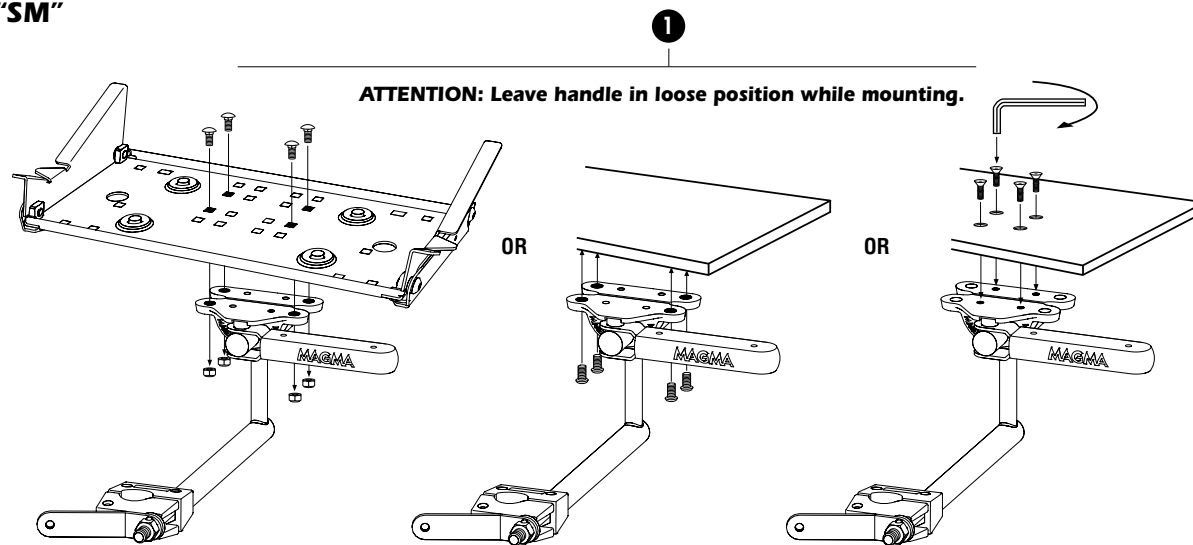

**Fits Magma Rectangular Grills, Single Mount "SM" and Tournament Series Tables**

**Standard Duty**

Contents:

Plastic adaptor shim for use with 7/8" rails only

**Fits Standard Round Rails 7/8" (22mm) or 1" (25.5mm)**

This mount combines the versatility of our popular "Levelock"® all-angle quick release, cam-action mount for instantaneous leveling, with our sturdy vertical, out-over-the-water Round Rail Mount. This mount is made entirely of 18-9 stainless steel and 356 anodized aluminum to outlast even the most severe marine environments. Quickly disassembles for stowage without tools, leaving no hardware on the rail.

**• CAUTION •**

*Plastic adaptor shim not for use on horizontal or diagonal rails, use only on vertical rails.*

**NOTE: Instructions and fasteners for mounting to Magma Rectangular Grills, Single Mount "SM" and Tournament Series Tables are included with the grills and tables.**

**Note:** Not recommended for use with the A10-1225 "Monterey" Gourmet Series Gas Grill.

**IMPORTANT: Make sure that the handle is tightened fully.**