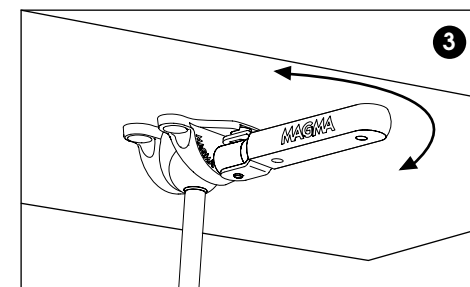

IMPORTANT: Make sure that the handle is tightened fully.