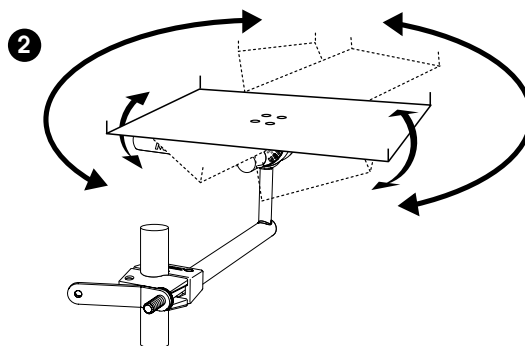

IMPORTANT: Make sure that the handle is tightened fully.